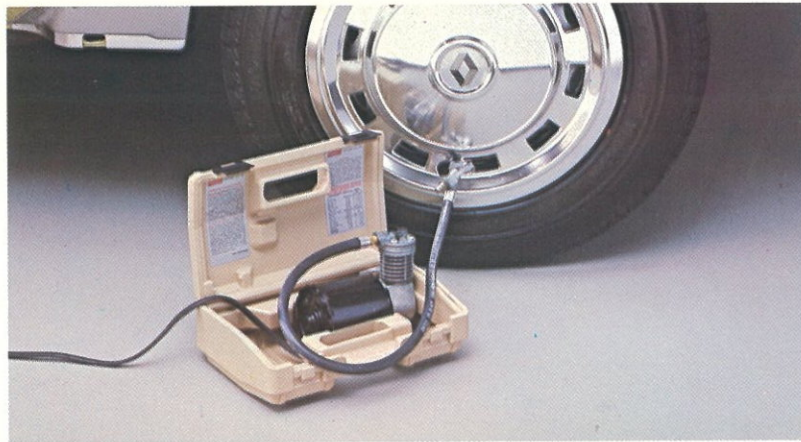

A

PORTABLE AIR COMPRESSOR (B)

Have the security of knowing instant air pressure is available at any time. Plugs into cigarette lighter. Also ideal for recreational inflatables.

B

BULB KIT (C)

A useful accessory to have available at all times. Handy yellow carrying case includes seven popular sized replacement bulbs and four replacement fuses for LeCar.