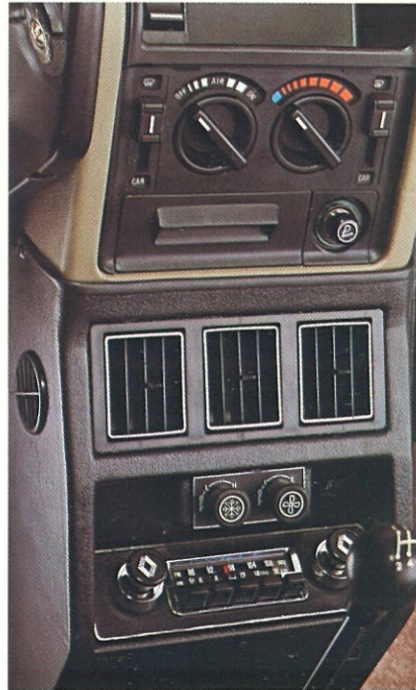

AIR CONDITIONING (C)

Adjustable climate controls for temperature and air flow keep you refreshed in the warmest temperatures. Designed to complement instrument panel and overall interior styling. Available for all Renault models. (shown on LeCar)

SPORT STEERING WHEEL (D)

Designed with competition styling. Three spoke styling wrapped in black leather provides a distinctive sports car look and feel. For LeCar only, 1981 and prior.

BODYSIDE MOLDINGS (E)

Tough vinyl to maintain and enhance your vehicle's good looks. Protects against parking lot hazards of minor dents, scratches, and scrapes.