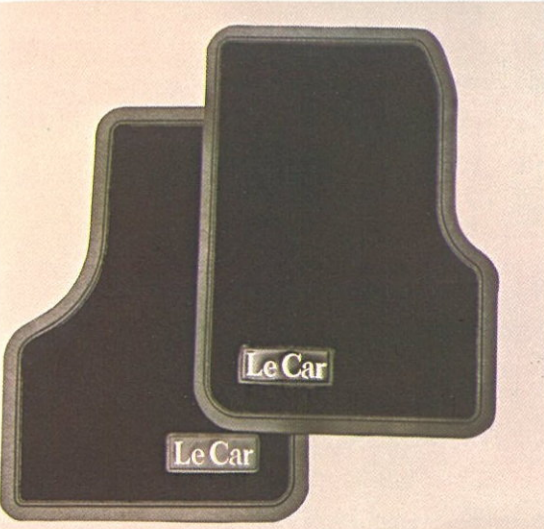

F

LOCKING GAS CAP (G)

Key-operated locking gas cap seals off your fuel tank from would-be pranksters or gas thieves. Alliance models.

G

Your Renault dealer can fill you in on details of the many factory-approved maintenance products available.