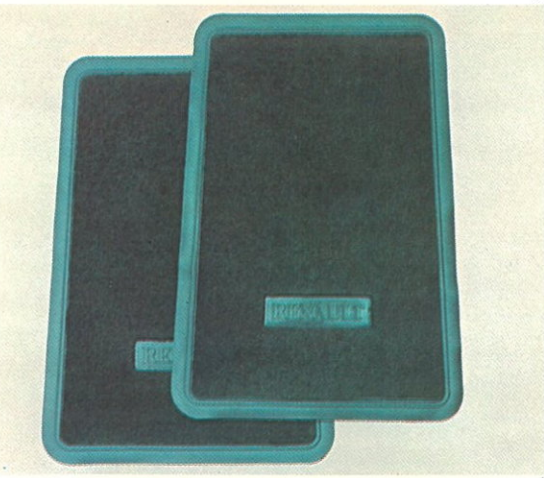

Your Renault dealer can fill you in on details of the many factory-approved maintenance products available.