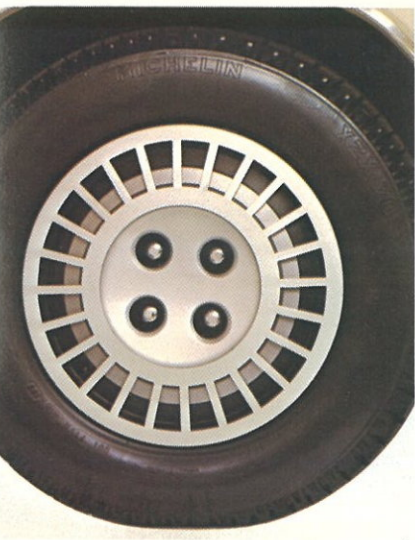

Your Renault dealer can fill you in on details of the many factory-approved maintenance products available.