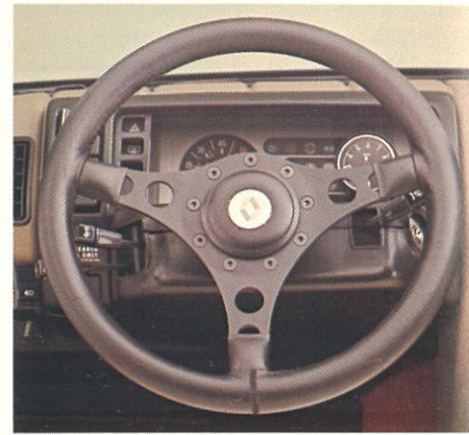

AIR CONDITIONING (C)

Adjustable climate controls for temperature and air flow keep you refreshed in the warmest temperatures. Designed to complement instrument panel and overall interior styling. Available for all Renault models. (shown on LeCar)

SPORT STEERING WHEEL (D)

Designed with competition styling. Three spoke styling wrapped in black leather provides a distinctive sports car look and feel. For LeCar only, 1981 and prior.

BODYSIDE MOLDINGS (E)

Tough vinyl to maintain and enhance your vehicle's good looks. Protects against parking lot hazards of minor dents, scratches, and scrapes.