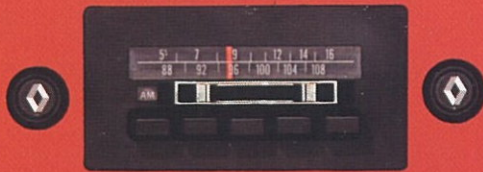

Renault Sound Proposition!

When you select one of these fine audio systems, you're receiving a unit that has been designed to meet the most demanding audio needs

AM/FM MONAURAL

Offers clear FM reception at an economical price. All transistor receivers feature pushbutton tuning, lighted dial and tone control. For Alliance only.

AM RADIO (Not Shown)

If newscasts, talk shows, business programs, weather reports and fundamental listening pleasure are all you require while in your vehicle, then the AM radio will suit you just fine. It features pushbutton tuning, plus bass and treble control.