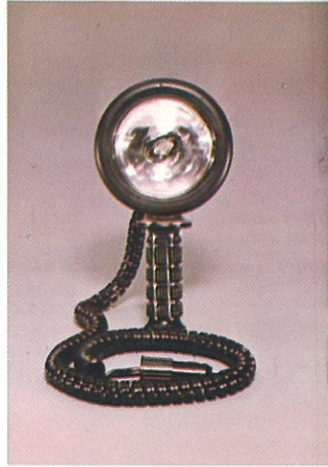

Your Renault dealer can fill you in on details of the many factory-approved maintenance products available.