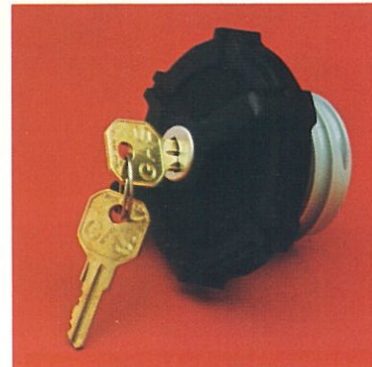

FOG LIGHTS (A)

For better vision in fog, driving rain or snow, add these rectangular fog lights on your Renault. They provide excellent light penetration under the poorest of driving conditions. Protective covers included. (Consult state and local restrictions prior to the installation of any high intensity lamps.)

A

PORTABLE AIR COMPRESSOR (B)

Have the security of knowing instant air pressure is available at any time. Plugs into cigarette lighter. Also ideal for recreational inflatables.

B

BULB KIT (C)

A useful accessory to have available at all times. Handy yellow carrying case includes seven popular sized replacement bulbs and four replacement fuses for LeCar.

C

CHROME EXHAUST PIPE (D)

Adds an eye-catching, finishing touch to your LeCar. This full four inch customizing extension includes mounting screws for easy slip-on assembly.

D

BATTERIES (E)

Features more starting power for good cranking performance. Available in 55 Amps (290 cold crank amps) or in maintenance-free type of 65 Amps (365 cold crank amps). Specifications and features may vary in Canada.

E

ENGINE OIL PAN HEATER (F)

Can be plugged into any 110 volt electrical outlet to maintain a higher coolant temperature in cold climates. Reduces battery drain and engine wear by helping engine turn over quicker on cold mornings.

F

LOCKING GAS CAP (G)

Key-operated locking gas cap seals off your fuel tank from would-be pranksters or gas thieves. Alliance models.

G