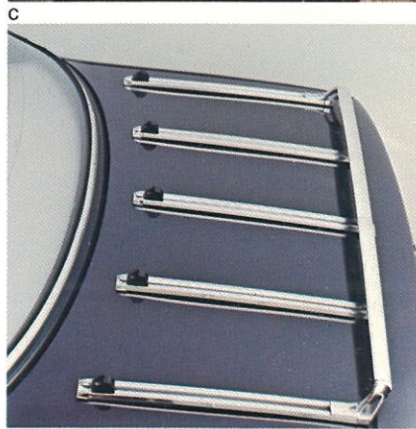

SPORT STEERING WHEEL (D)

Designed with competition styling. Three spoke styling wrapped in black leather provides a distinctive sports car look and feel. For LeCar only, 1981 and prior.

BODYSIDE MOLDINGS (E)

Tough vinyl to maintain and enhance your vehicle's good looks. Protects against parking lot hazards of minor dents, scratches, and scrapes.

DECK LID LUGGAGE RACK (F)

Smart looking, bright chrome-plated rack has durable tubular construction. Incorporates adjustable nylon tie-down loops to secure luggage. Luggage rests on surface moldings which help protect vehicle's painted surface. For 18i sedan.